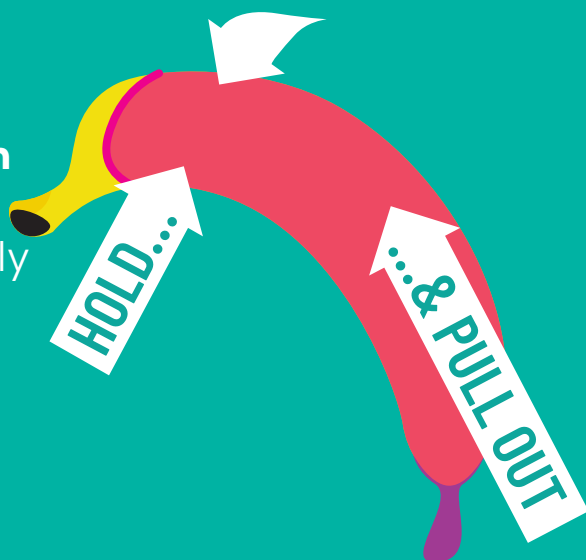

6 After use, wrap the condom in tissue and place it in a waste bin. **Do not flush it down the toilet**.